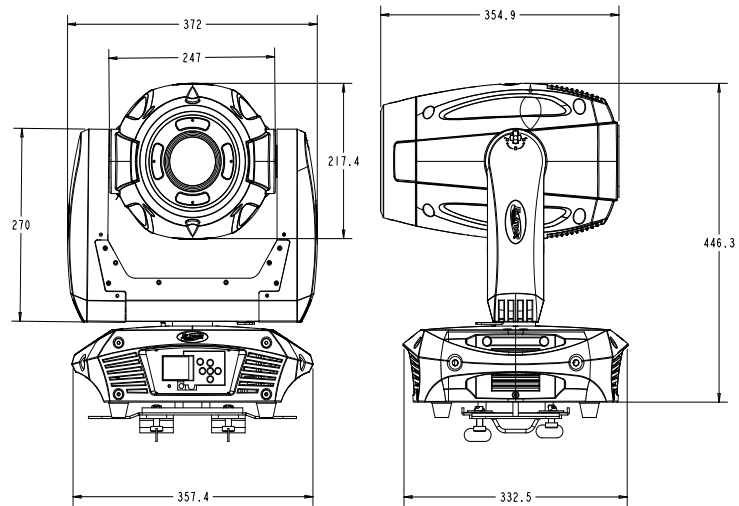

# Platinum Spot 5R PRO

Platinum Spot 5R PRO Dimensions (mm)

The Platinum Spot 5R Pro by Elation Professional is an expanded PRO model of our successful Platinum Spot 5R with added features of CMY color mixing, Motorized Optical Zoom, Pan / Tilt Lock, Power Con in/out and Elation Wireless DMX receiver built in. This unit is comparable to the 575 fixture and more than double the lamp life. The Platinum Spot 5R Pro also features increased speed on all motors and is double the output of the 250 fixture. This unit is compact, 1/2 the size of a 575 fixture and 1/3 smaller than a 250 fixture. Additional features include superior optics for a flat and even light field and improved output. The Platinum Spot 5R Pro is powered by Phillips MSD Platinum 5R lamp providing up to 2,000 hours estimated lamp life. The Platinum Spot 5R Pro operates from a multi-voltage electronic power supply at 120v-240v 50/60hz. Control data input is via 3 pin and 5 pin DMX data first in and out connections.

## TECHNICAL SPECIFICATIONS

- **DMX Channels:** 23/21/34 3 x DMX Channel Modes
- **Control:** 3-pin & 5-pin DMX
- **Dimmer:** Mechanical Dimmer 0-100%
- **Strobe:** Variable speed Shutter / Strobe
- **Iris:** Motorized Iris
- **Pan/Tilt:** 540/630 x 265
- **Power Supply:** 120v-240V 50/60hz
- **Power Consumption:** 350W MAX
- **Lamp:** MSD Platinum 5R Philips
- **Lamp life:** MSD Platinum 5R Philips 2,000hr
- **Lux:** 6350 Lux / 590 fc @ 16'
- **Dimensions:** (LxWxH) 14.6" x 14.5" x 18.4" / 370.84 x 368.3 x 467.36 mm
- **Weight:** 42 lbs / 19 kg