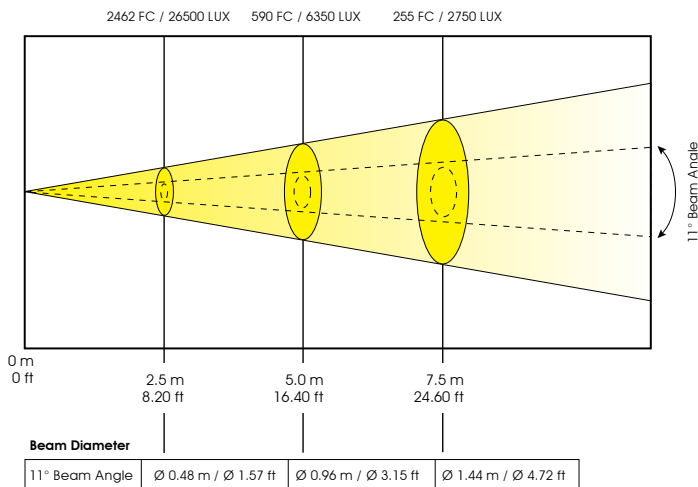

Maximum Beam Angle: 42°

LUX x 0.0929 = FC