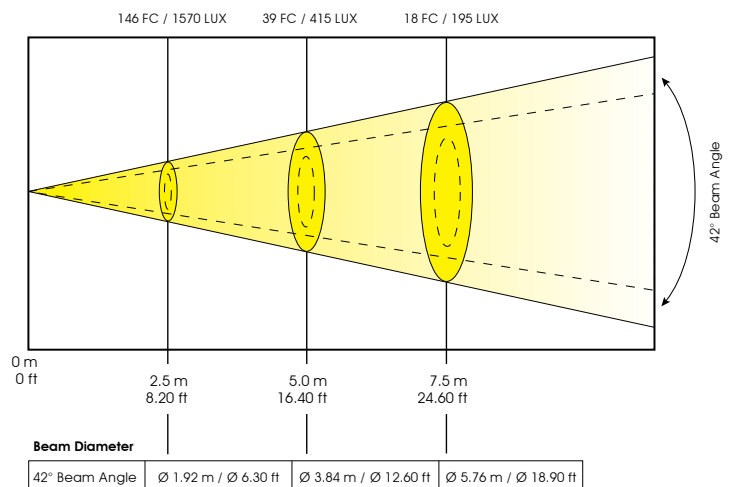

Maximum Beam Angle: 42°

LUX x 0.0929 = FC