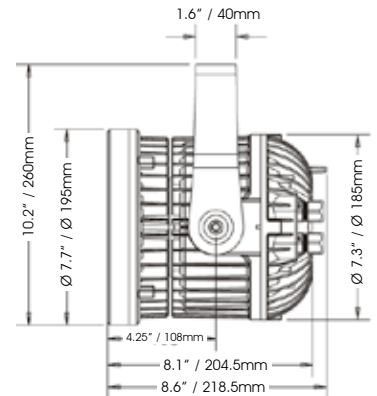

#### PRODUCT FEATURES

- . RGBW Outdoor IP65 Design Par
- . 36 x 3 Watt RGBW LED's
- . 10° Beam Angle, 22° Field Angle, 15° Lens
- . Includes optional diffusion filter with gel frame for 40° beam angle effect
- . IP 65 Rugged Die Cast Aluminum Case Design
- . Compact design: fits in 12" box truss
- . IP Power/Data Link
- . Auto and Manual Control
- . Built In Color Macros
- . Smooth Color Mixing Flicker Free
- . Upgradable firmware via Elation "E-Loader" Data Pack
- . Electronic Switching Power Supply 100v~240v

#### TECHNICAL SPECIFICATIONS

- . **DMX Channels:** 4 DMX modes
  - 4/5/7/9 Channels
- . **Control:** USITT DMX-512, 3pin  
DMX in-out cable supplied and power input 120v AC ppg connector
- . **Color:** Linear RGBW Color Mixing, infinite color possibilities
- . **Strobe:** 18 flashes per second
- . **Dimmer:** 0-100% Dimming  
(two dimming options; linear & standard)
- . **Cooling:** Silent Operation, convection cooled, no fans
- . **Cable Plug Type:** IP Power in-out/Data in-out  
Cables include Edison 120v plug & 3pin XLR's
- . **LED's Source:** 36 x 3W Single SEOUL  
12 Red, 9 Blue, 9 Green, 6 White
- . **Total Lumens:** 1,672
- . **Lux:** 4,480 lux / 416 fc @ 10' @ full
- . **LED Life:** 100,000 hours based on LED manufactures' test data
- . **Approvals:** (cETLus pending)

#### ELECTRICAL SPECIFICATIONS

- . **Ballast:** Electronic Power supply
- . **Power Supply:** 100-240V 50/60Hz
- . **Power Consumption:** 120W
- . **Dimensions:** (LxWxH) 12.4" x 10.6" x 14.5"  
/ 315 x 269 x 368mm
- . **Weight:** 15.4 lbs. (7 Kgs)

#### Beam Diameter

10° Beam Angle	Ø 0.22 m / Ø 0.72 ft	Ø 0.44 m / Ø 1.44 ft	Ø 0.66 m / Ø 2.17 ft
22° Field Angle	Ø 0.44 m / Ø 1.44 ft	Ø 0.88 m / Ø 2.89 ft	Ø 1.32 m / Ø 4.33ft