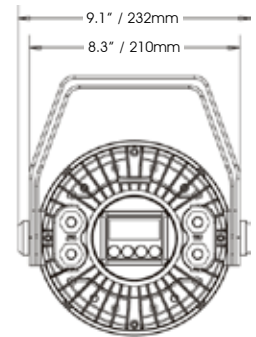

#### PRODUCT FEATURES

- . RGBW Outdoor IP65 Design Par
- . 36 x 3 Watt RGBW LED's
- . 10° Beam Angle, 22° Field Angle, 15° Lens
- . Includes optional diffusion filter with gel frame for 40° beam angle effect
- . IP 65 Rugged Die Cast Aluminum Case Design
- . Compact design: fits in 12" box truss
- . IP Power/Data Link
- . Auto and Manual Control
- . Built In Color Macros
- . Smooth Color Mixing Flicker Free
- . Upgradable firmware via Elation "E-Loader" Data Pack
- . Electronic Switching Power Supply 100v~240v

#### TECHNICAL SPECIFICATIONS

- . **DMX Channels:** 4 DMX modes
  - 4/5/7/9 Channels
- . **Control:** USITT DMX-512, 3pin  
DMX in-out cable supplied and power input 120v AC ppg connector
- . **Color:** Linear RGBW Color Mixing, infinite color possibilities
- . **Strobe:** 18 flashes per second
- . **Dimmer:** 0-100% Dimming  
(two dimming options; linear & standard)
- . **Cooling:** Silent Operation, convection cooled, no fans
- . **Cable Plug Type:** IP Power in-out/Data in-out  
Cables include Edison 120v plug & 3pin XLR's
- . **LED's Source:** 36 x 3W Single SEOUL  
12 Red, 9 Blue, 9 Green, 6 White
- . **Total Lumens:** 1,672
- . **Lux:** 4,480 lux / 416 fc @ 10' @ full
- . **LED Life:** 100,000 hours based on LED manufactures' test data
- . **Approvals:** (cETLus pending)

#### ELECTRICAL SPECIFICATIONS

- . **Ballast:** Electronic Power supply
- . **Power Supply:** 100-240V 50/60Hz
- . **Power Consumption:** 120W
- . **Dimensions:** (LxWxH) 12.4" x 10.6" x 14.5"  
/ 315 x 269 x 368mm
- . **Weight:** 15.4 lbs. (7 Kgs)

#### Beam Diameter

10° Beam Angle	Ø 0.22 m / Ø 0.72 ft	Ø 0.44 m / Ø 1.44 ft	Ø 0.66 m / Ø 2.17 ft
22° Field Angle	Ø 0.44 m / Ø 1.44 ft	Ø 0.88 m / Ø 2.89 ft	Ø 1.32 m / Ø 4.33ft