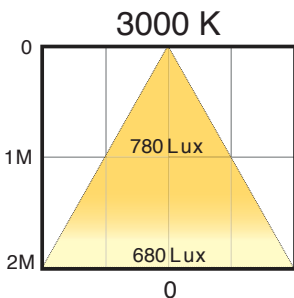

Specifications

Cap-Base	GU5.3
CCT	2700K/3000K/4000K/5000K
CRI	>75
Beam Angles	25°
Lumen Output	160Lm (3000K)
Power Consumption	4.5W
Operation Voltage	12V AC/DC
Power Factor	>0.7
Weight	53g
Dimension	

Order Code

CCT	Beam Angles	Order Code
2700K	25°	ASM4272
3000K	25°	ASM432
4000K	25°	ASM442
5000K	25°	ASM454

Illuminance Distributions

Beam Angles 25°