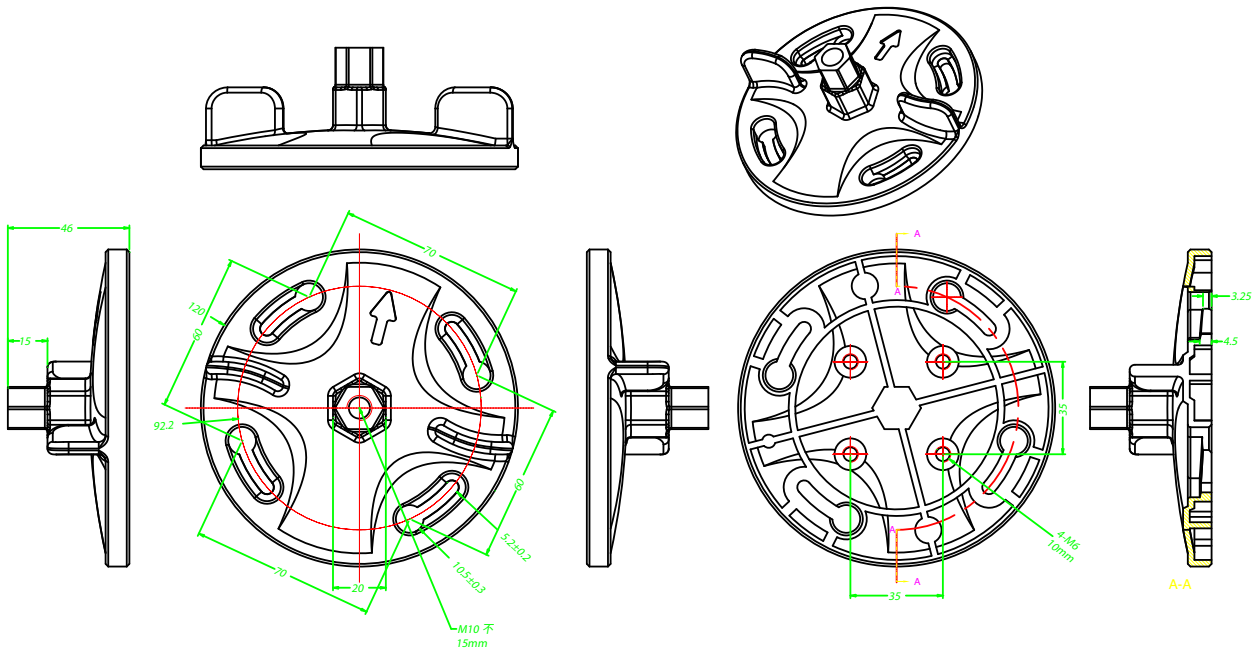

EVHD SERIES™ REAR SUPPORT BRACKET

SKU# EVHRSB

Dimensional Drawings

Specifications are subject to change without any prior written notice.

ELATION EVHD SERIES REAR SUPPORT BRACKET [2016-05-04]

©ELATION PROFESSIONAL all rights reserved.