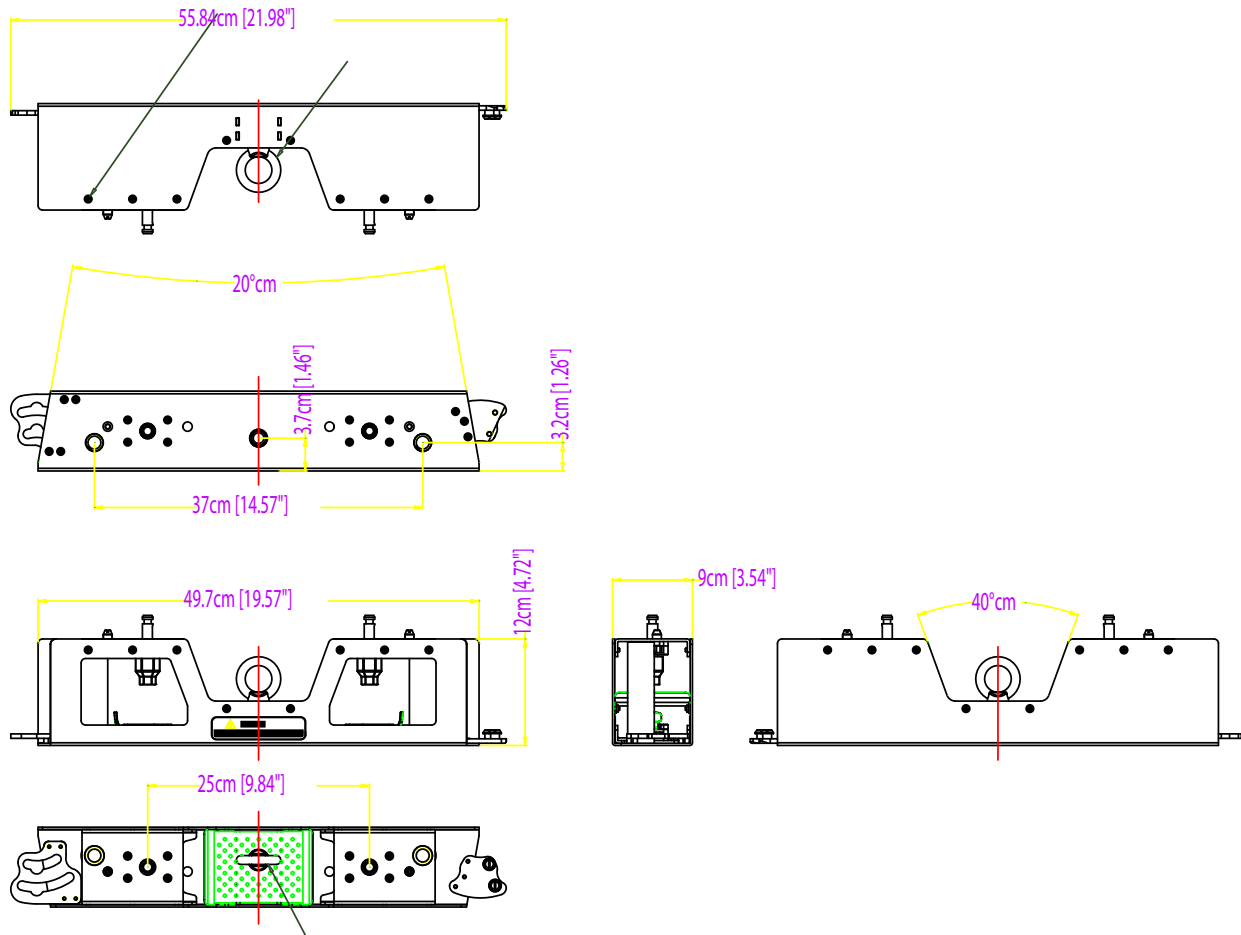

EVHD SERIES RIGGING BAR™

SKU# EVH254

Dimensional Drawings

Specifications are subject to change without any prior written notice.

ELATION EVHD SERIES SINGLE PANEL RIGGING BAR [2016-04-28]

©ELATION PROFESSIONAL all rights reserved.
Information contained within this drawing is proprietary and confidential.
Any reproduction and/or distribution of any part of this drawing without the written consent by Elation Professional is strictly prohibited.
Diagrams and/or measurements herein subject to change without notice.