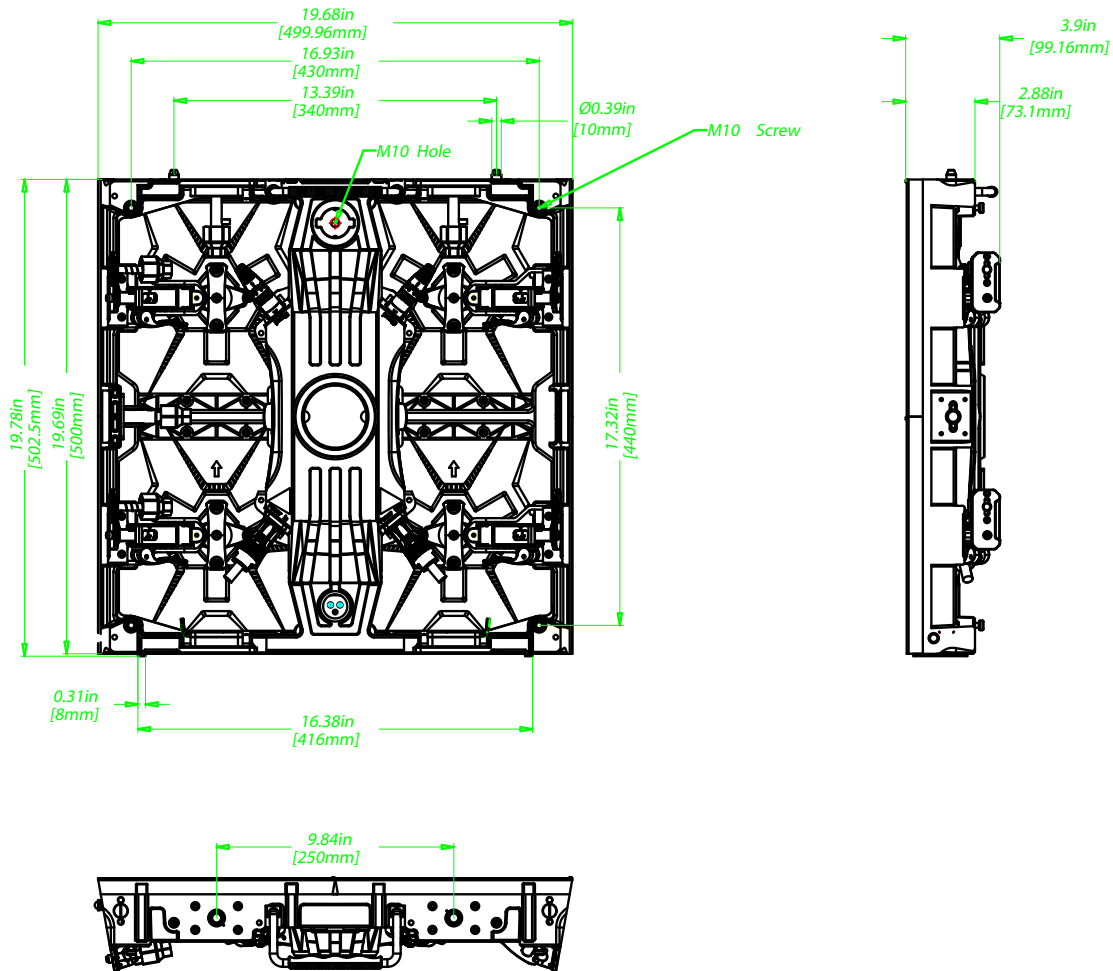

EVHD SERIES PANEL™

SKU# EVH228, EVH339, EVH459

Dimensional Drawings

Specifications are subject to change without any prior written notice.

ELATION EVHD SERIES [2016-04-28]

©ELATION PROFESSIONAL all rights reserved.