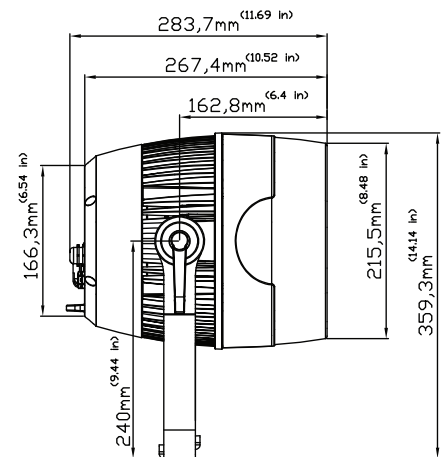

COLOR

RGBW

CONTROL / CONNECTIONS

(12) DMX Channel Modes (13 Total Channels)
RDM (Remote Device Management)
(4) Button TouchControl Panel
IP Rated 5pin DMX In/Out
powerCON TRUE 1 In/Out

SIZE / WEIGHT

Length: 11.69" (283.7mm)
Width: 14.05" (356.8mm)
Vertical Height: 14.14" (359.2mm)
Weight: 19 lbs. (8.6 kg)

ELECTRICAL / THERMAL

AC 110-240V - 50/60Hz
158W Max Power Consumption
Multiple Unit Power Linking
5°F to 113°F (-15°C to 45°C)

INCLUDED ITEMS

powerCON TRUE1 Power Cable
Gel Frame
Barn Door

APPROVALS / RATINGS

OPTIONAL ACCESSORIES

ORDER CODE	ITEM
NARROW CLAMP	PRO 2" Wrap Around Clamp
NEU088	3 ft. (1m) PowerCON TRUE1 Power Link Cable
	Additional cable lengths available

PHOTOMETRIC DATA

MIN ZOOM - 7° Beam Diameter

	3 m	9.8 ft	4 m	13.1 ft	5 m	16.4 ft
7° Beam Diameter	0.3	1.0	0.39	1.3	0.47	1.5
14° Field Diameter	0.98	3.2	1.28	4.2	1.58	5.2
	lux	fc	lux	fc	lux	fc
RED LEDs	1,990	185	1,132	105	662	61
GREEN LEDs	3,534	328	2,005	186	1,219	113
BLUE LEDs	702	65	387	36	236	22
WHITE LEDs	5,789	538	342	32	2,089	194
FULL ON	9,112	847	5,183	482	3,352	311

MAX ZOOM - 55° Beam Diameter

	3 m	9.8 ft	4 m	13.1 ft	5 m	16.4 ft
55° Beam Diameter	3.12	10.2	4.16	13.6	5.2	17.1
57° Field Diameter	3.16	10.4	4.2	13.8	5.24	17.2
	lux	fc	lux	fc	lux	fc
RED LEDs	82	8	50	5	32	3
GREEN LEDs	139	13	65	6	32	3
BLUE LEDs	27	3	13	1	6	1
WHITE LEDs	245	23	120	11	59	5
FULL ON	428	40	224	21	129	12

DIMENSIONAL DIAGRAMS

Specifications are subject to change without notice ©Elation Professional 08/05/16