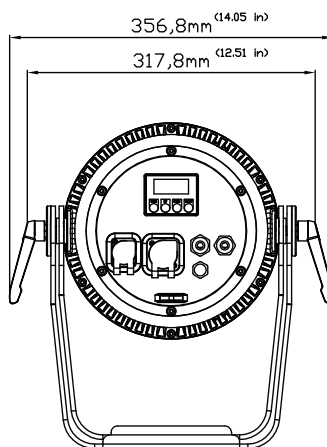

COLOR

RGBW

CONTROL / CONNECTIONS

(12) DMX Channel Modes (13 Total Channels)
RDM (Remote Device Management)
(4) Button TouchControl Panel
IP Rated 5pin DMX In/Out
powerCON TRUE 1 In/Out

SIZE / WEIGHT

Length: 11.69" (283.7mm)
Width: 14.05" (356.8mm)
Vertical Height: 14.14" (359.2mm)
Weight: 19 lbs. (8.6 kg)

ELECTRICAL / THERMAL

AC 110-240V - 50/60Hz
158W Max Power Consumption
Multiple Unit Power Linking
5°F to 113°F (-15°C to 45°C)

INCLUDED ITEMS

powerCON TRUE1 Power Cable
Gel Frame
Barn Door

APPROVALS / RATINGS

OPTIONAL ACCESSORIES

ORDER CODE	ITEM
NARROW CLAMP	PRO 2" Wrap Around Clamp
NEU088	3 ft. (1m) PowerCON TRUE1 Power Link Cable
	Additional cable lengths available

PHOTOMETRIC DATA

MIN ZOOM - 7° Beam Diameter

	3 m	9.8 ft	4 m	13.1 ft	5 m	16.4 ft
7° Beam Diameter	0.3	1.0	0.39	1.3	0.47	1.5
14° Field Diameter	0.98	3.2	1.28	4.2	1.58	5.2
	lux	fc	lux	fc	lux	fc
RED LEDs	1,990	185	1,132	105	662	61
GREEN LEDs	3,534	328	2,005	186	1,219	113
BLUE LEDs	702	65	387	36	236	22
WHITE LEDs	5,789	538	342	32	2,089	194
FULL ON	9,112	847	5,183	482	3,352	311

MAX ZOOM - 55° Beam Diameter

	3 m	9.8 ft	4 m	13.1 ft	5 m	16.4 ft
55° Beam Diameter	3.12	10.2	4.16	13.6	5.2	17.1
57° Field Diameter	3.16	10.4	4.2	13.8	5.24	17.2
	lux	fc	lux	fc	lux	fc
RED LEDs	82	8	50	5	32	3
GREEN LEDs	139	13	65	6	32	3
BLUE LEDs	27	3	13	1	6	1
WHITE LEDs	245	23	120	11	59	5
FULL ON	428	40	224	21	129	12

DIMENSIONAL DIAGRAMS

Specifications are subject to change without notice ©Elation Professional 08/05/16