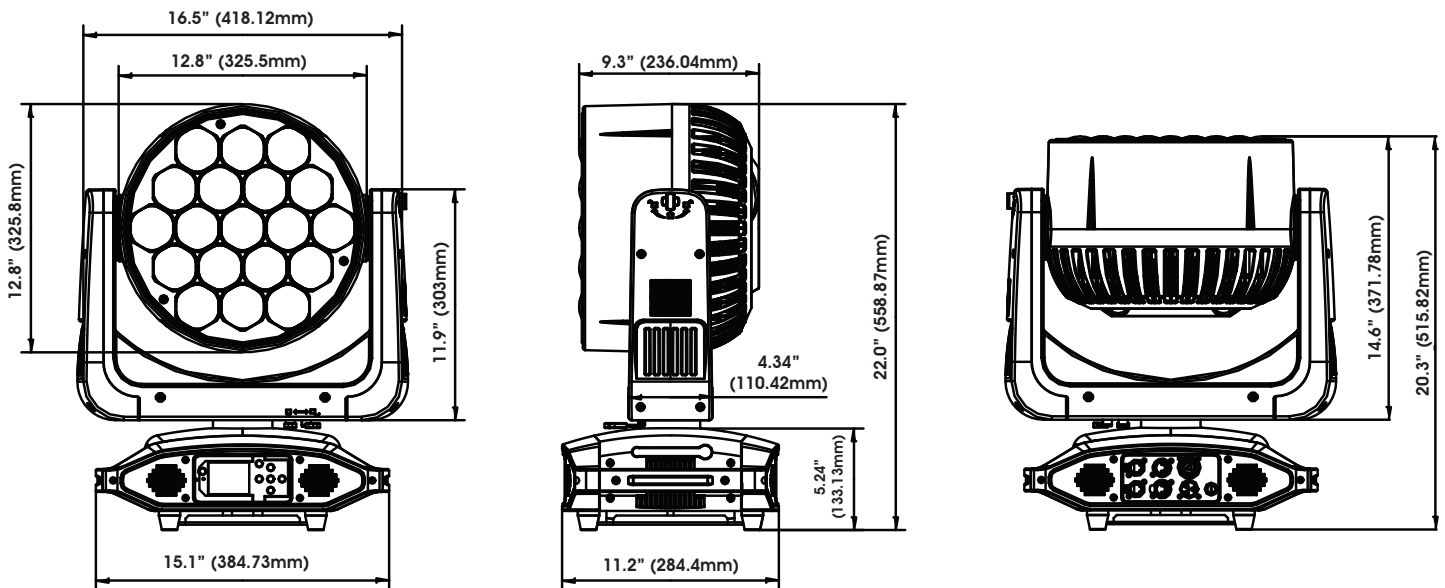

PLATINUM SEVEN™

SKU# EPS701

Dimensional Drawings

Specifications are subject to change without any prior written notice.

Weight: 47.0 lbs. (21.3 kg)

Elation Professional USA | 6122 S. Eastern Ave. | Los Angeles, CA. 90040
323-582-3322 | 323-832-9142 fax | www.elationlighting.com | info@elationlighting.com