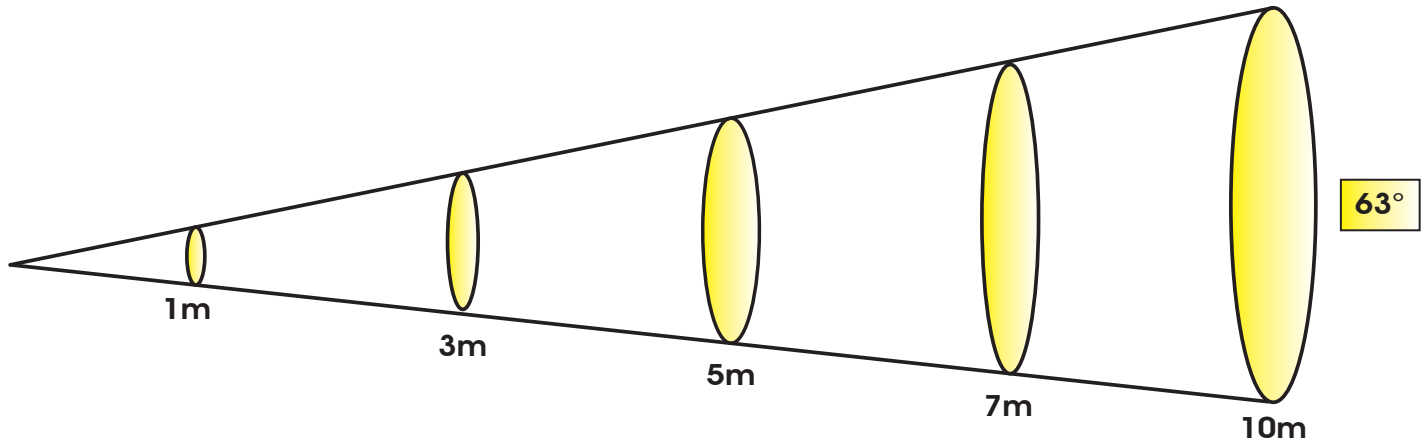

PROTRON 3K COLOR™

SKU# PRO901

Photometric Data

Specifications are subject to change without any prior written notice.

	1 m	3.3 ft	3 m	9.8 ft	5 m	16.4 ft
	lux	fc	lux	fc	lux	fc
RED	3833	356	280	26	112	10
GREEN	4427	411	607	56	245	23
BLUE	124	12	21	2	11	1
WHITE	7542	701	897	83	395	37
FULL ON	12,210	1,134	1,674	156	736	68

ELATION | PROTRON 3K COLOR™ | Photometric Data