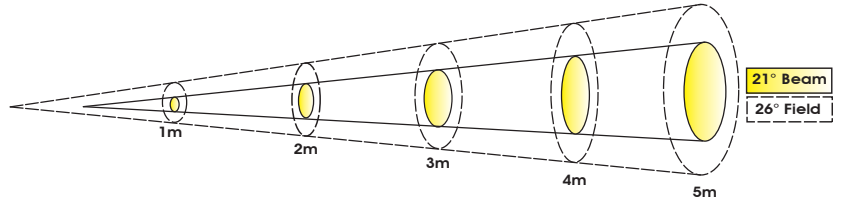

*LED Life may vary depending on several factors including but not limited to: Environmental Conditions, Power/Voltage, Usage Patterns (On-Off Cycling), Control and Dimming.

PHOTOMETRIC DATA (Full ON)

37,630 LUX 3,496 FC @3.3' (1m)
17,700 LUX 1,644 FC @6.6' (2m)
11,240 LUX 1,044 FC @9.8' (3m)
7,571 LUX 703 FC @13.1' (4m)
5,172 LUX 480 FC @16.4' (5m)

SIZE / WEIGHT

Length: 18.9" (480.7mm)
Width: 10.2" (260mm)
Vertical Height: 21.3" (541mm)
Weight: 44.0 lbs. (20 kg)

ELECTRICAL / THERMAL

AC 100-240V - 50/60Hz
280W Max Power Consumption
Power Linking: 4pcs Max @110V / 10pcs Max @240V
5F to 113°F (-15°C to 45°C)

APPROVALS / RATINGS

CE | IP30

INSTALLATION

Rigging: Clamps (Not Included)

PHOTOMETRIC DATA

	1 m	3.3 ft	2 m	6.6 ft	3 m	9.8 ft	4 m	13.1 ft	5 m	16.4 ft
21° Beam Diameter	0.37	1.2	0.73	2.4	1.08	3.5	1.43	4.7	1.79	5.9
26° Field Diameter	0.48	1.6	0.91	3.0	1.36	4.5	1.8	5.9	2.24	7.3
	lux	fc	lux	fc	lux	fc	lux	fc	lux	fc
RED LEDs	10,570	982	5,955	553	3,210	298	2,158	200	1,531	142
GREEN LEDs	22,150	2,058	10,030	932	6,578	611	4,673	434	3,276	304
BLUE LEDs	3,634	338	1,749	162	1,156	107	753	70	488	45
WHITE LEDs	24,130	2,242	10,010	930	6,357	591	4,096	381	2,611	243
FULL ON	37,630	3,496	17,700	1,644	11,240	1,044	7,571	703	5,172	480