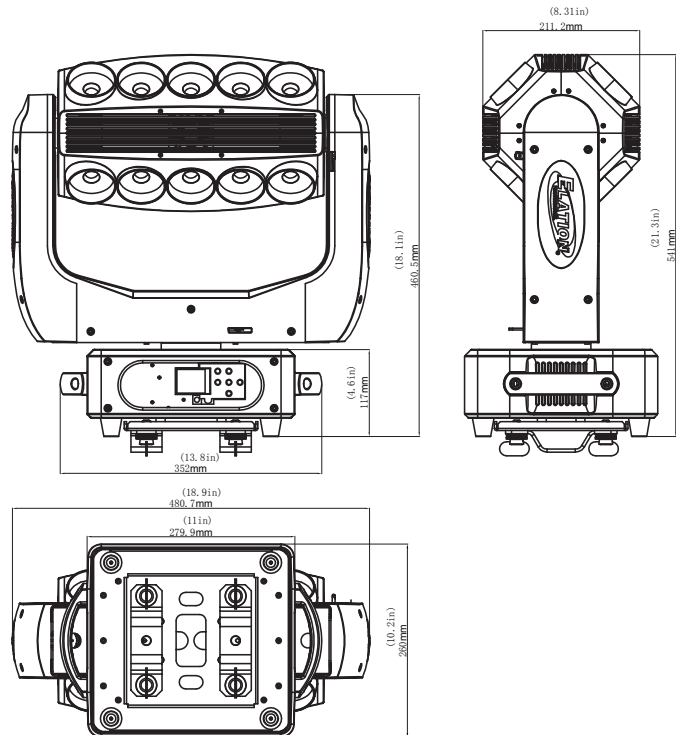

DIMENSIONAL DIAGRAMS

OPTIONAL ACCESSORIES

ORDER CODE	ITEM
TRIGGER CLAMP	Heavy Duty Wrap Around Hook Style Clamp
** pending **	Road Case For ACL 360 ROLLER™
EWDMSYSTEM	Wireless DMX System (1 Transmitter, 1 Receiver)
PLC3	3' (1m) PowerCON PRO Link Cable
CAT6PRO5	5' (1.5m) CAT6 EtherCON Cable
AC5PDMX5PRO	5 ft. (1.5m) 5pin PRO DMX Cable
	Additional cable lengths available