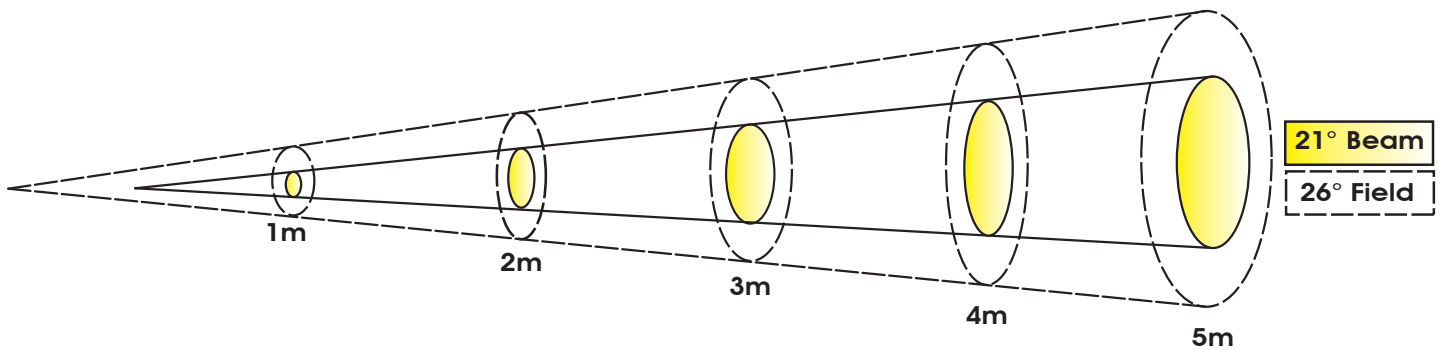

ACL 360 ROLLER™

SKU# ACL059

Photometric Data

Specifications are subject to change without any prior written notice.

	1 m	3.3 ft	2 m	6.6 ft	3 m	9.8 ft	4 m	13.1 ft	5 m	16.4 ft
21° Beam Diameter	0.37	1.2	0.73	2.4	1.08	3.5	1.43	4.7	1.79	5.9
26° Field Diameter	0.48	1.6	0.91	3.0	1.36	4.5	1.8	5.9	2.24	7.3
	lux	fc	lux	fc	lux	fc	lux	fc	lux	fc
RED LEDs	10,570	982	5,955	553	3,210	298	2,158	200	1,531	142
GREEN LEDs	22,150	2,058	10,030	932	6,578	611	4,673	434	3,276	304
BLUE LEDs	3,634	338	1,749	162	1,156	107	753	70	488	45
WHITE LEDs	24,130	2,242	10,010	930	6,357	591	4,096	381	2,611	243
FULL ON	37,630	3,496	17,700	1,644	11,240	1,044	7,571	703	5,172	480