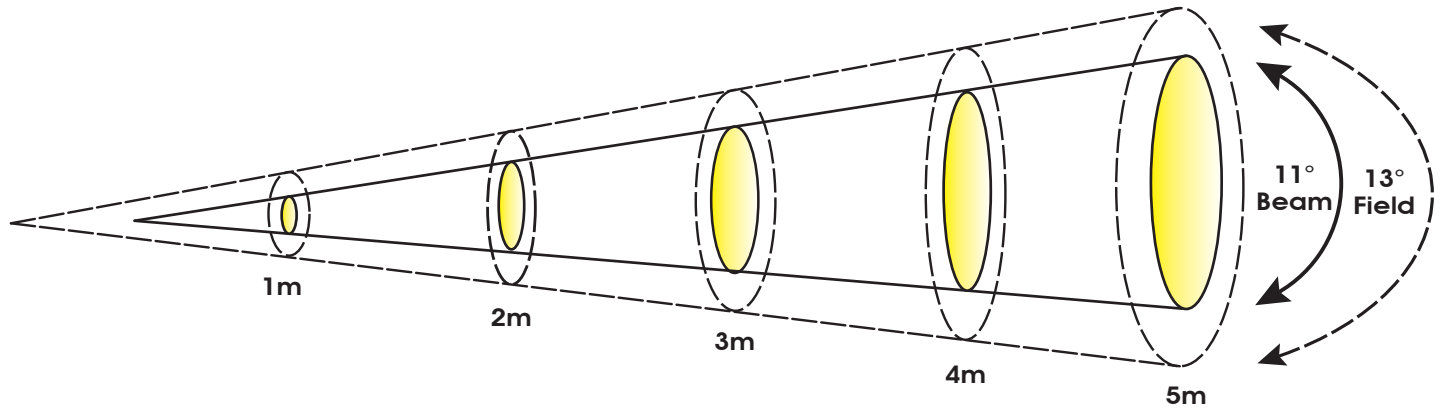

ACL PAR 200™

SKU# ACL047

Photometric Data

Specifications are subject to change without any prior written notice. 07/15

	1 m	3.3 ft	2 m	6.6 ft	3 m	9.8 ft	4 m	13.1 ft	5 m	16.4 ft
11° Beam Diameter	0.19	0.6	0.39	1.3	0.55	1.8	0.75	2.5	0.92	3.0
13° Field Diameter	0.29	1.0	0.83	2.7	0.83	2.7	1.11	3.6	1.42	4.7
	lux	fc	lux	fc	lux	fc	lux	fc	lux	fc
RED LEDs	11,493	1,068	7,530	700	4,135	384	2,319	215	1,554	144
GREEN LEDs	22,716	2,110	16,311	1,515	10,157	944	6,141	570	3,865	359
BLUE LEDs	4,664	433	3,352	311	1,932	179	1,120	104	713	66
WHITE LEDs	37,175	3,454	19,496	1,811	9,524	885	5,512	512	3,421	318
FULL ON	56,149	5,216	36,935	3,431	20,439	1,899	11,897	1,105	7,617	708