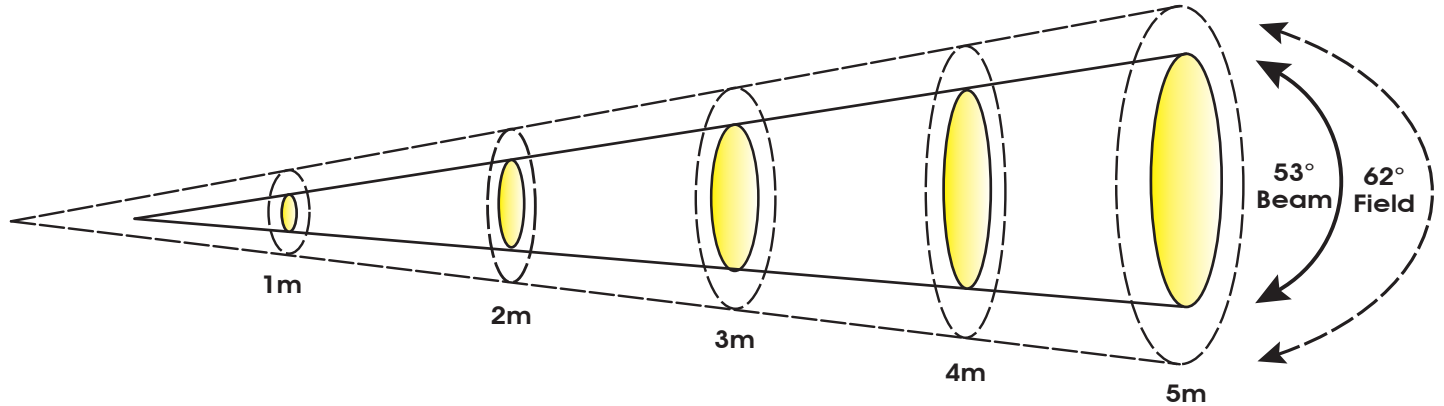

Photometric Data

Specifications are subject to change without any prior written notice. 07/15

	1 m	3.3 ft	2 m	6.6 ft	3 m	9.8 ft	4 m	13.1 ft	5 m	16.4 ft
53° Beam Diameter	0.98	3.2	1.94	6.4	2.95	9.7	3.95	13.0	4.91	16.1
62° Field Diameter	1.17	3.8	2.39	7.8	3.58	11.7	4.7	15.4	5.85	19.2
	lux	fc	lux	fc	lux	fc	lux	fc	lux	fc
RED LEDs	7,902	734	3,652	339	2,440	227	1,757	163	1,313	122
GREEN LEDs	18,770	1,744	9,134	849	5,740	533	4,040	375	2,971	276
BLUE LEDs	4,537	421	1,924	179	1,337	124	951	88	761	71
WHITE LEDs	19,590	1,820	11,330	1,053	6,714	624	5,064	470	3,855	358
FULL ON	46,740	4,342	20,890	1,941	13,520	1,256	9,717	903	7,664	712