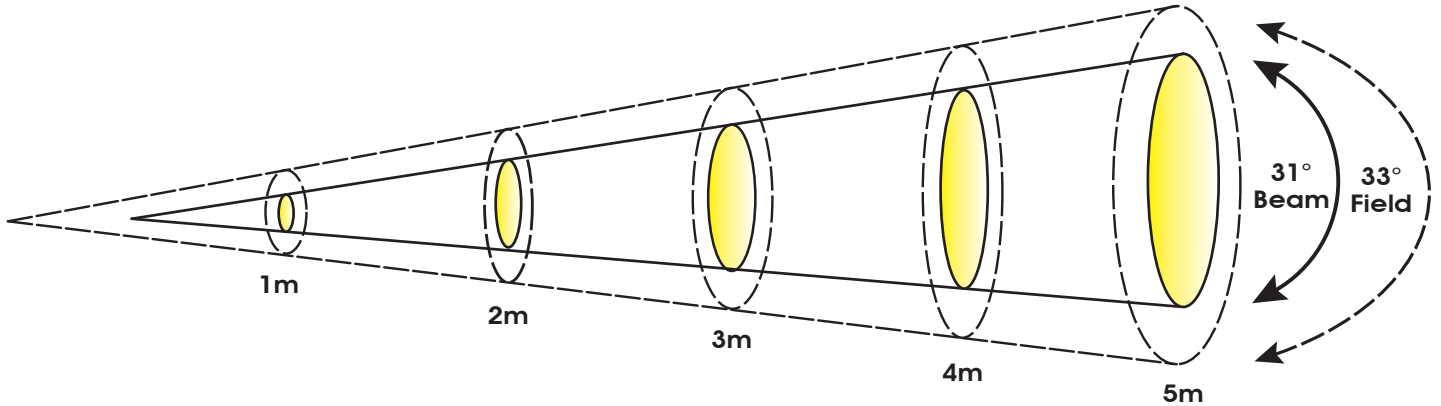

**Photometric Data**

Specifications are subject to change without any prior written notice. 07/15

	1 m	3.3 ft	2 m	6.6 ft	3 m	9.8 ft	4 m	13.1 ft	5 m	16.4 ft
<b>31° Beam Diameter</b>	0.53	1.7	1.08	3.5	1.61	5.3	2.15	7.1	2.68	8.8
<b>33° Field Diameter</b>	0.58	1.9	1.14	3.7	1.62	5.3	2.21	7.3	2.75	9.0
	<b>lux</b>	<b>fc</b>	<b>lux</b>	<b>fc</b>	<b>lux</b>	<b>fc</b>	<b>lux</b>	<b>fc</b>	<b>lux</b>	<b>fc</b>
<b>RED LEDs</b>	7,828	727	3,620	336	2,182	203	1,590	148	1,157	107
<b>GREEN LEDs</b>	18,900	1,756	7,087	658	5,001	465	3,254	302	2,577	239
<b>BLUE LEDs</b>	4,148	385	1,870	174	1,159	108	810	75	575	53
<b>WHITE LEDs</b>	19,870	1,846	9,147	850	6,196	576	4,406	409	2,936	273
<b>FULL ON</b>	43,380	4,030	19,330	1,796	12,180	1,132	8,575	797	6,247	580