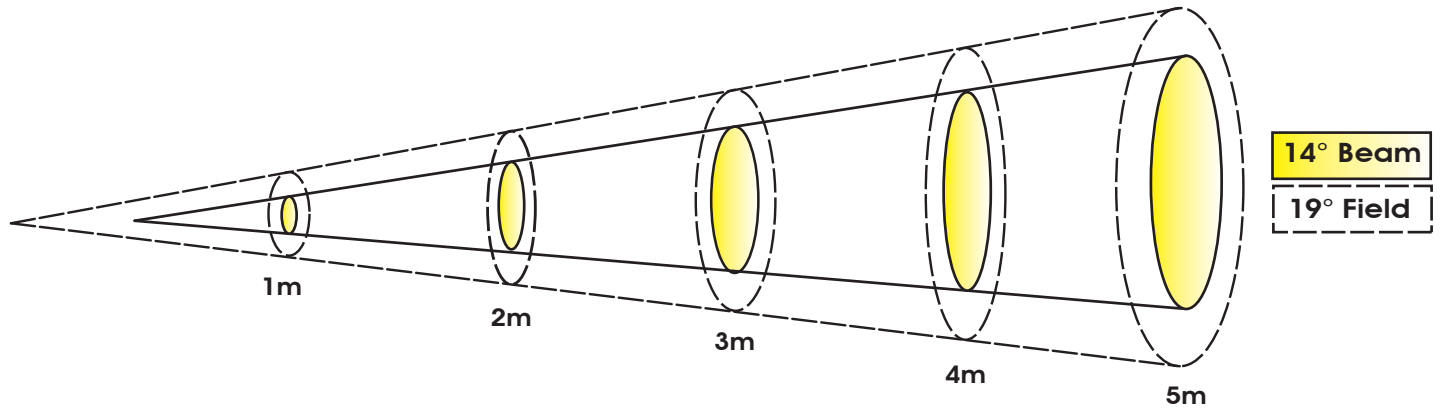

ACL 360 MATRIX™

SKU# ACL001

Photometric Data

Specifications are subject to change without any prior written notice. 07/15

	1 m 3.3 ft		2 m 6.6 ft		3 m 9.8 ft		4 m 13.1 ft		5 m 16.4 ft	
14° Beam Diameter	0.28	0.9	0.60	2.0	0.96	3.1	1.27	4.2	1.58	5.2
19° Field Diameter	0.33	1.1	0.69	2.3	1.03	3.4	1.38	4.5	1.72	5.6
	lux	fc	lux	fc	lux	fc	lux	fc	lux	fc
RED LEDs	15,116	1,404	9,537	886	7,623	708	5,847	543	4,518	420
GREEN LEDs	33,054	3,071	25,468	2,366	18,072	1,679	12,970	1,205	9,849	915
BLUE LEDs	5,263	489	4,632	430	3,873	360	3,095	288	2,201	204
WHITE LEDs	39,711	3,689	30,574	2,840	23,545	2,187	16,999	1,579	12,883	1,197
FULL ON	77,344	7,185	70,370	6,537	54,413	5,055	40,505	3,763	29,722	2,761