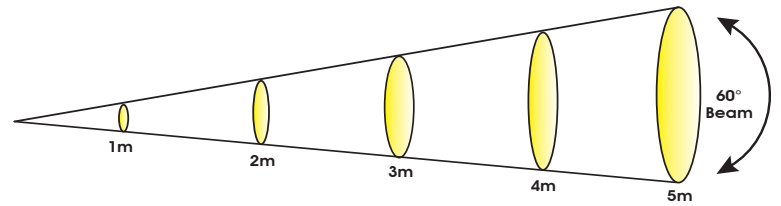

SOURCE

7x 10W Osram™ QUAD Color (RGBW) LEDs
 50,000 Hour Average Life

PHOTOMETRIC DATA

47,500 LUX 706 FC @3.3' (1m) (10° Beam Full ON)
 3,680 LUX 342 FC @3.3' (1m) (60° Beam Full ON)

EFFECTS

64 Color Macros
 Strobe + Variable Strobe Macros
 Electronic Dimming and Variable Dimming Curves

SIZE / WEIGHT

Length: 15.3" (388mm)
 Width: 7.5" (190mm)
 Vertical Height: 7.1" (180mm)
 Weight: 13.2 lbs. (6.0kg)

ELECTRICAL / THERMAL

AC 100-240V - 50/60Hz
 95W Max Power Consumption
 Max Ambient Temperature 104°F (40°C)

10° MIN ZOOM

Distance	1		2		3		4		5	
	m	ft	m	ft	m	ft	m	ft	m	ft
Photometrics	lux	fc	lux	fc	lux	fc	lux	fc	lux	fc
RED	7,600	706	1,700	158	917	85	500	46	328	30
BLUE	19,600	1,821	5,300	492	2,300	214	1,340	124	830	77
GREEN	690	64	202	19	99	9	61	6	47	4
WHITE	21,800	2,025	6,100	567	2,680	249	1,490	138	150	14
FULL ON	47,500	4,413	12,700	1,180	5,000	465	3,200	297	1,950	181

60° MAX ZOOM

Distance	1		2		3		4		5	
	m	ft	m	ft	m	ft	m	ft	m	ft
Photometrics	lux	fc	lux	fc	lux	fc	lux	fc	lux	fc
RED	610	57	200	19	87	8	55	5	42	4
BLUE	1,500	139	430	40	204	19	125	12	86	8
GREEN	73	7	32	3	25	2	21	2	17	2
WHITE	1,680	156	480	45	217	20	132	12	91	8
FULL ON	3,680	342	980	91	440	41	265	25	160	15