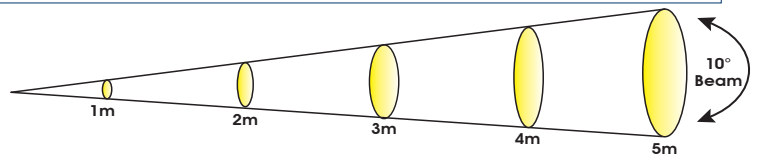

SIZE / WEIGHT

Length: 12.8" (324mm)
 Width: 10.9" (276mm)
 Vertical Height: 14.5" (368mm)
 Weight: 15.9 lbs. (7.2kg)

ELECTRICAL / THERMAL

AC 100-240V - 50/60Hz
 220W Max Power Consumption
 -4°F (-20°C) to 104°F (40°C)

APPROVALS / RATINGS

CE | IP20

INSTALLATION

Rigging: Dual Yoke / Floor Stand
 Yoke Hole Diameter: 0.47" (12mm)
 Working Position: Any (360°)

INCLUDED ITEMS

6 ft (1.8m) powerCON Cable

Optional Barn Door

PHOTOMETRIC DATA

MIN ZOOM		m		ft		m		ft		m		ft		m		ft	
Distance		1	3.3	2	6.6	3	9.8	4	13.1	5	16.4						
10° Beam Diameter		0.4	1.3	0.5	1.6	0.7	2.3	0.9	3.0	1.1	3.6						
	lux	fc	lux	fc	lux	fc	lux	fc	lux	fc	lux	fc					
RED LEDs		8,500	790	4,200	390	1,700	158	970	90	620	58						
GREEN LEDs		26,000	2,415	10,800	1,003	5,000	465	2,700	251	1,700	158						
BLUE LEDs		8,800	818	380	35	160	15	90	8	63	6						
WHITE LEDs		31,500	2,926	1,400	130	6,000	557	3,300	307	2,100	195						
FULL ON		65,000	6,039	29,500	2,741	12,600	1,171	6,900	641	4,400	409						