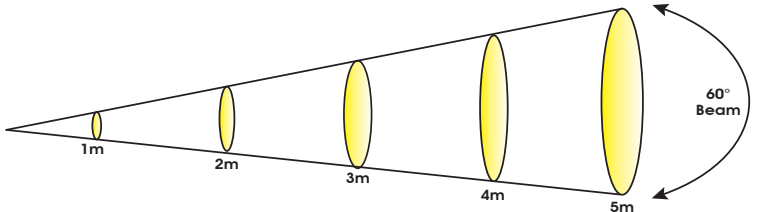

SIZE / WEIGHT

Length: 12.8" (324mm)
 Width: 10.9" (276mm)
 Vertical Height: 14.5" (368mm)
 Weight: 15.9 lbs. (7.2kg)

ELECTRICAL / THERMAL

AC 100-240V - 50/60Hz
 220W Max Power Consumption
 -4°F (-20°C) to 104°F (40°C)

APPROVALS / RATINGS

CE | IP20

INSTALLATION

Rigging: Dual Yoke / Floor Stand
 Yoke Hole Diameter: 0.47" (12mm)
 Working Position: Any (360°)

INCLUDED ITEMS

6 ft (1.8m) powerCON Cable

Optional Barn Door

PHOTOMETRIC DATA

MIN ZOOM		m		ft		m		ft		m		ft		m		ft	
Distance		1	3.3	2	6.6	3	9.8	4	13.1	5	16.4						
10° Beam Diameter		0.4	1.3	0.5	1.6	0.7	2.3	0.9	3.0	1.1	3.6						
	lux	fc	lux	fc	lux	fc	lux	fc	lux	fc	lux	fc					
RED LEDs		8,500	790	4,200	390	1,700	158	970	90	620	58						
GREEN LEDs		26,000	2,415	10,800	1,003	5,000	465	2,700	251	1,700	158						
BLUE LEDs		8,800	818	380	35	160	15	90	8	63	6						
WHITE LEDs		31,500	2,926	1,400	130	6,000	557	3,300	307	2,100	195						
FULL ON		65,000	6,039	29,500	2,741	12,600	1,171	6,900	641	4,400	409						

MAX ZOOM		m		ft		m		ft		m		ft		m		ft	
Distance		1	3.3	2	6.6	3	9.8	4	13.1	5	16.4						
60° Beam Diameter		1.7	5.6	3	9.8	4.4	14.4	5.8	19.0	7.5	24.6						
	lux	fc	lux	fc	lux	fc	lux	fc	lux	fc	lux	fc					
RED LEDs		1,000	93	2,800	260	130	12	84	8	55	5						
GREEN LEDs		3,000	279	800	74	380	35	220	20	140	13						
BLUE LEDs		1,100	102	31	3	16	1	10	1	8	1						
WHITE LEDs		3,600	334	951	88	460	43	250	23	170	16						
FULL ON		7,200	669	2,000	186	900	84	540	50	360	33						