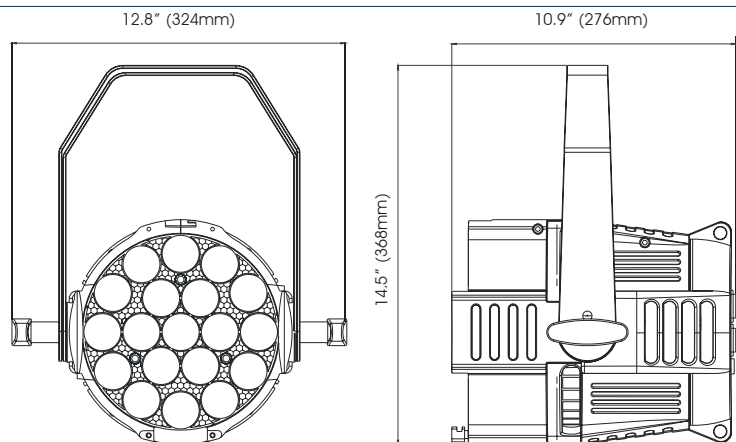

DIMENSIONAL DIAGRAM

OPTIONAL ACCESSORIES

ORDER CODE	ITEM
TRIGGER CLAMP	Heavy Duty Wrap Around Hook Style Clamp
BD-08	Barn Door
EWDMSYSTEM	Wireless DMX System (1 Transmitter, 1 Receiver)
EWDMXT	Wireless DMX Transmitter
EWDMXR	Wireless DMX Receiver
PLC3	3' (1m) PowerCON PRO Link Cable
PLC6	6' (1.8m) PowerCON PRO Link Cable
AC5PDMX5PRO	5 ft. (1.5m) 5pin PRO DMX Cable
AC5PDMX10PRO	10 ft. (3m) 5pin PRO DMX Cable
	Additional Cable Lengths Available

Specifications are subject to change without notice ©Elation Professional

Elation Professional USA | 6122 S. Eastern Ave. | Los Angeles, CA. 90040
323-582-3322 | 323-832-9142 fax | www.elationlighting.com | info@elationlighting.com

Elation Professional B.V. | Junostraat 2 | 6468 EW Kerkrade, Netherlands
+31 45 546 85 66 | +31 45 546 85 96 fax | www.elationlighting.eu | info@elationlighting.eu