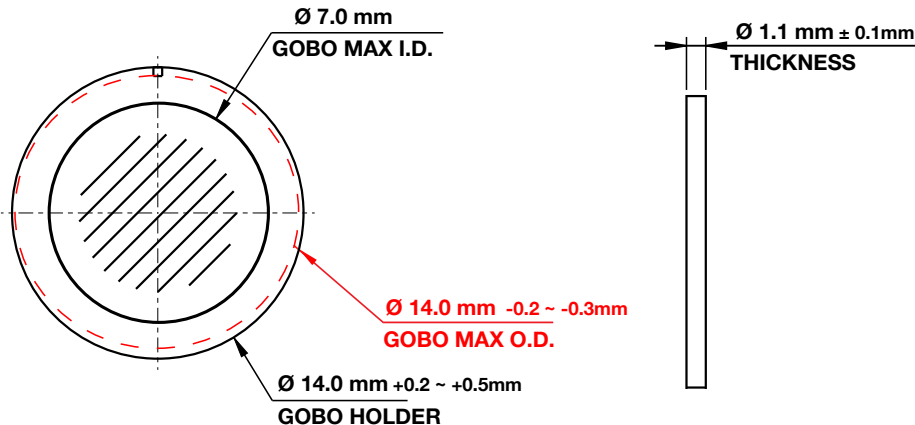

SMARTY HYBRID™

SKU# ESH241

Interchangeable Gobo Specifications

Specifications/designs are subject to change without notice.

Gobo image not to scale - for illustration purposes only.

ROTATING GLASS GOBOS - WHEEL 1	
Gobo O.D. (Max. Outer Diameter)	Ø 14mm -0.2~-0.3mm
Gobo I.D. (Max. Image Diameter)	Ø 7mm
Gobo Holder Diameter	Ø 14mm +0.2~+0.5mm
Gobo Thickness	Ø 1.1mm ±0.1mm
Gobo Material	BOROFLOAT